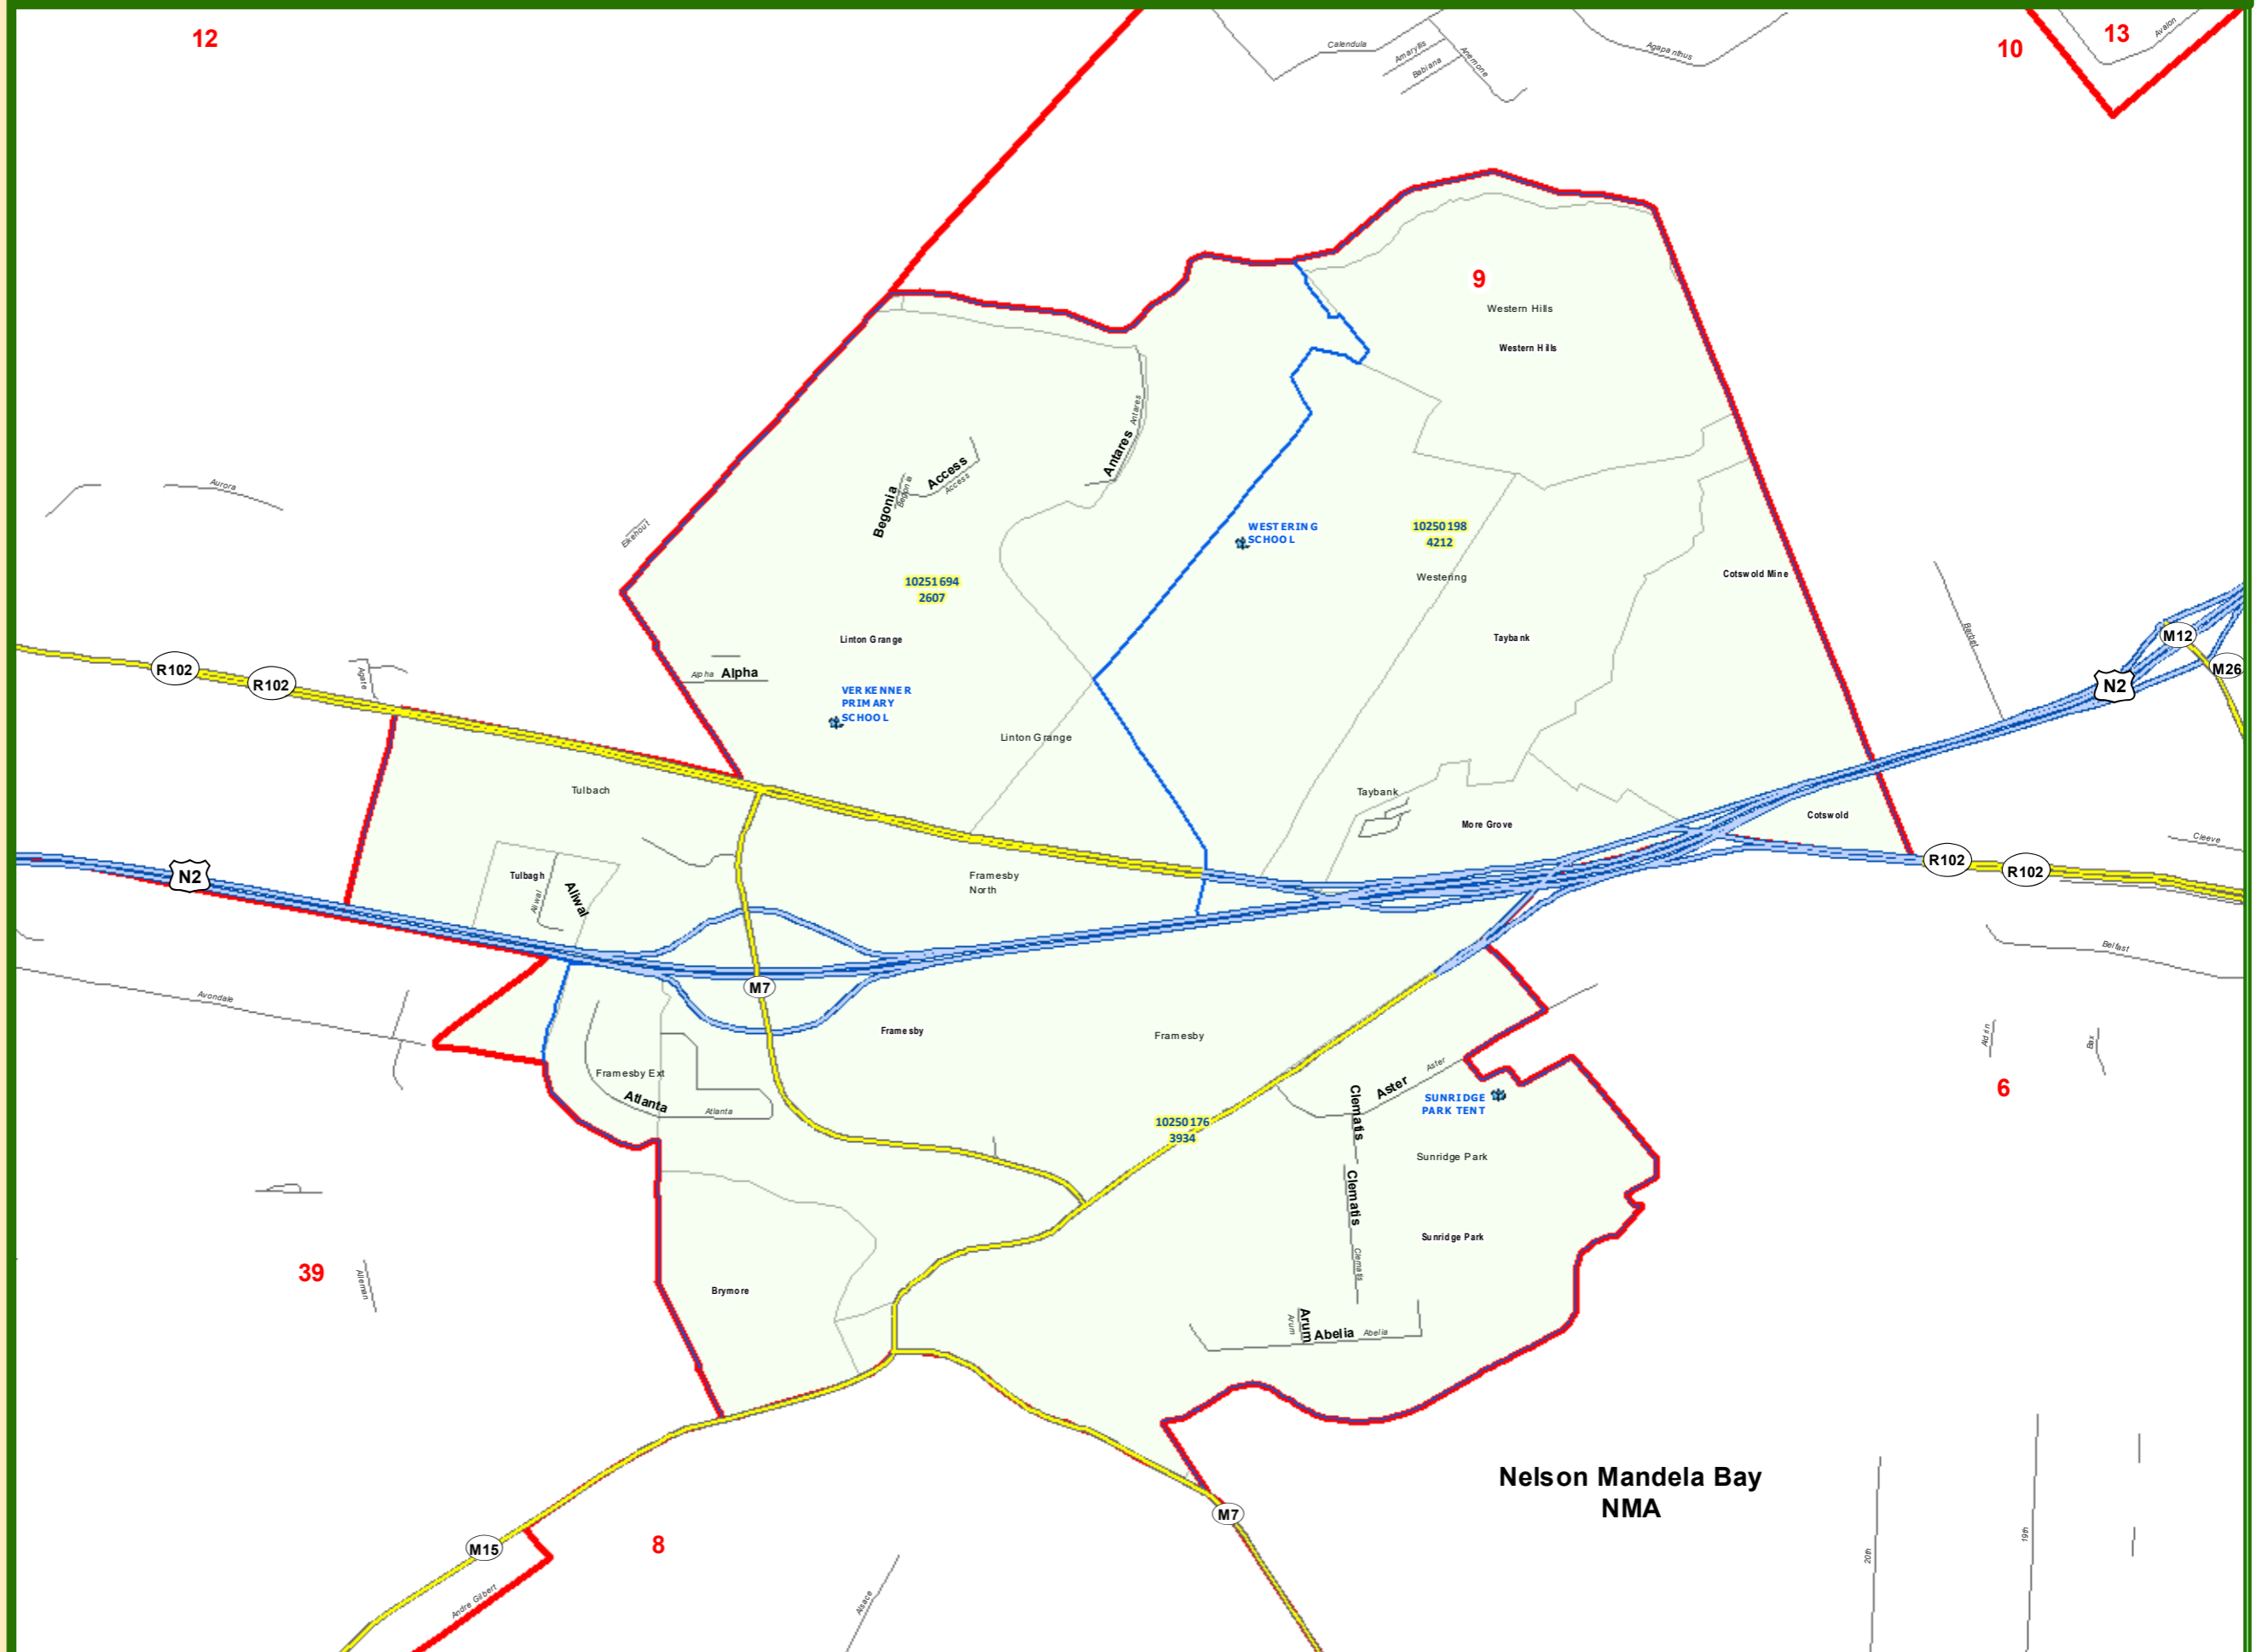

Municipal Demarcation Board
Tel: (012) 342 2481
Fax: (012) 342 2480
email: info@demarcation.org.za
web: www.demarcation.org.za

Legend

-  Local Municipalities
-  Wards
-  Tribal Council Area
-  Subplace
-  Voting Districts
-  National Roads
-  Main Roads
-  Streets
-  Secondary Roads
-  Secondary Roads
-  Voting Stations

**Nelson Mandela Bay
NMA**