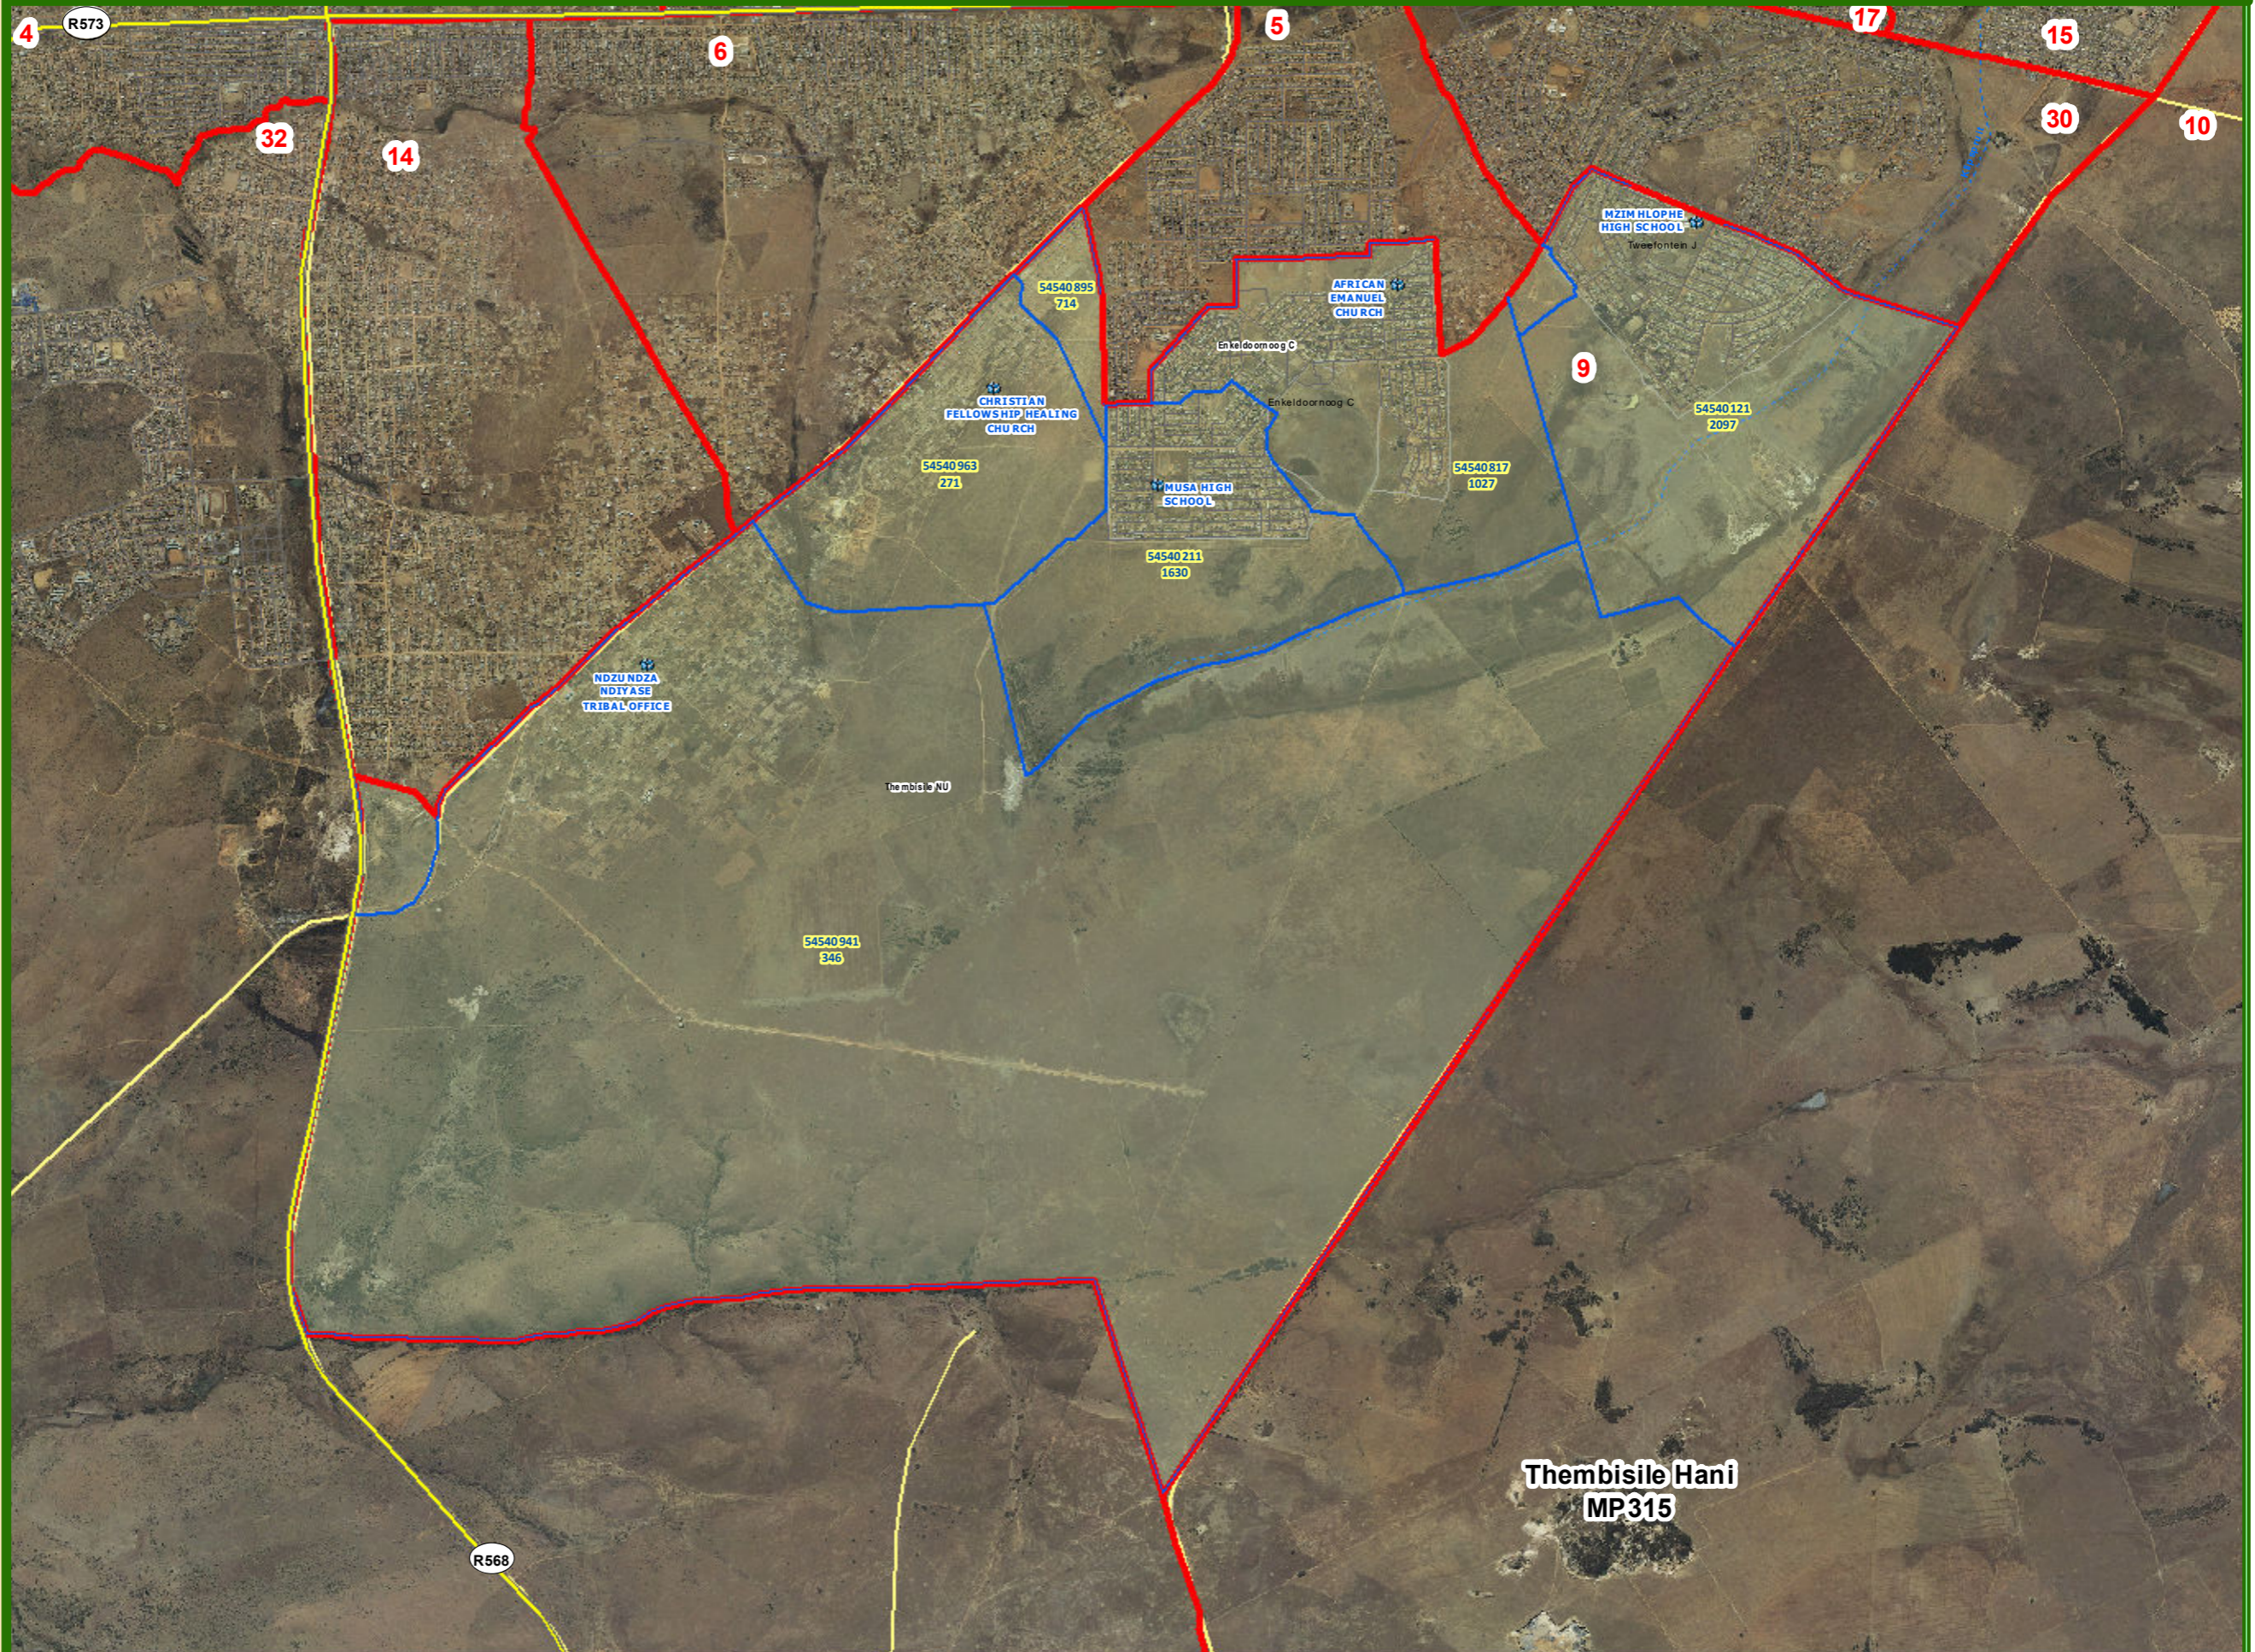

Legend

-  Local Municipalities
-  Wards
-  Tribal Council Area
-  Subplace
-  Voting Districts
-  National Roads
-  Main Roads
-  Streets
-  Secondary Roads
-  Secondary Roads
-  Voting Stations

**Thembisile Hani
MP315**